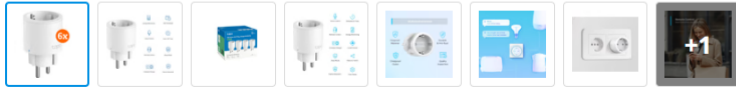

Tapo P115 Slimme Stekker 6-pack

★★★★★ 9,1/10 (52 reviews) | Toon alle accessoires | TP-Link Tapo Stroomstekkers